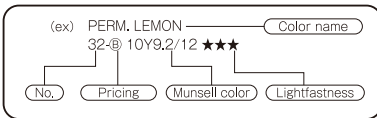

Ohkawa Shigeru

Conforms to ASTM D 4236

Conforms to ASTM D 4236

PRICING A 15, PRICING B 35, PRICING C 21, PRICING F 12
Lightfastness : ***=Excellent : (50+ years), **=Good : (20-30 years),
★=Fair : (10-20 years), No asterisk means Poor : (less than 10 years)